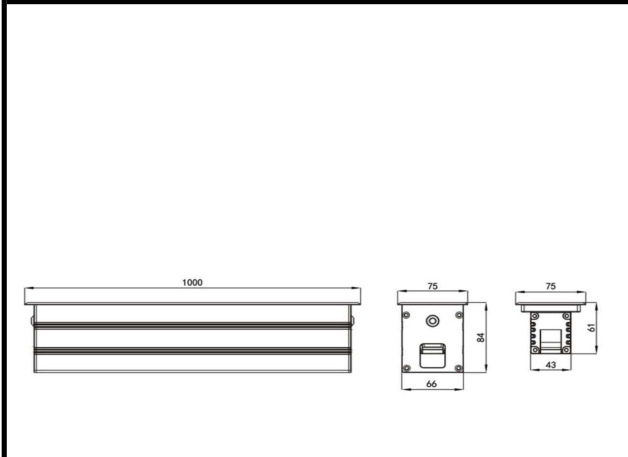

Sovitron Interior Pvt.Ltd.

<b>Model Name</b>	UNITY-M46 / DL-OHM-M46-24
<b>Description</b>	linear Inground light

Technical description	Image
-----------------------	-------

<b>Dimension</b>	L=1000mm Cutout W=66mm With trim W=75mm H=84mm
<b>Frame</b>	Aluminum
<b>Color Tempertaure</b>	5700K
<b>Power</b>	24W
<b>Total Luminous Flux</b>	2040 lm
<b>Efficacy</b>	85 lm/W
<b>IP rating</b>	67
<b>Color Rendering</b>	≥80
<b>Mounting</b>	Buried
<b>Beam angle</b>	10°/30°/45°/60°/10°×60°/25°×45°
<b>Optics</b>	Tempered glass
<b>Dimming</b>	NON-Dimmable
<b>Operating Voltage</b>	220-240 VAC
<b>Standard Lifetime</b>	L70 minimum at 50,000 burning hours

**Dimension diagram**

**Remarks:-**

Address: Plot #7 Saroorpur-Nangla Industrial Area,Ballabgarh-Sohna Road,Faridabad-121005  
Email: info@sovitron.com